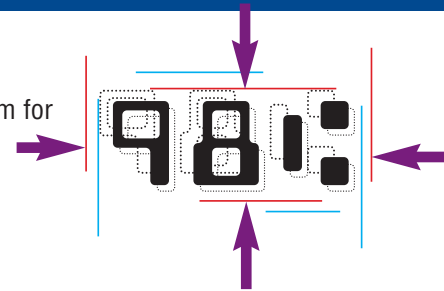

Major Selling Points

- **Three Model Choices**— providing security options to fit your need.
- **Highest level of security printing for small workgroups**— with a print speed as fast as 30 pages per minute, the 2420 is an ideal solution for Accounts Payable, Exception and Distributed check printing.
- **Low Cost of Ownership**— HP award-winning reliability combined with superior fraud and theft deterrence from TROY.
- **Improved value**— faster printing, higher duty cycle than the 2300.
- **Versatile supply options**— All TROY printers are fully compatible with TROY MICR cartridges and standard HP cartridges.

TROY Exclusive Security Features

3-Position Printer Key Locks and Paper Tray Locks

Most businesses locate their workgroup printer in an open office environment. This creates a security risk. TROY offers MICR locks and paper tray locks to reduce the risk of check stock theft and printer misuse.

Standard on TROY MICR 2420 Secure Ex.
Tray locks optional on other MICR 2420 printers.

Exclusive TROYmark™ Intelligent Anti-tampering Technology

TROYmark™ is a watermark of user-defined variable data, printed diagonally across each check. It provides state-of-the-art deterrence of fraudulent check alteration.

Standard on TROY MICR 2420 Secure Ex.

ExPT™ Exact Positioning Technology

A MICR line out of alignment is one cause of rejected checks, a multi-million dollar problem for banks and companies. ExPT™ allows users to precisely adjust the MICR line without affecting the data file.

Available on all TROY MICR 2420 series printers.

Built-in Secure Encryption and Decryption

Data security is critical in a distributed printing application. TROY's encryption/ decryption technology "unlocks" and prints the data only when it is received at the TROY printer.